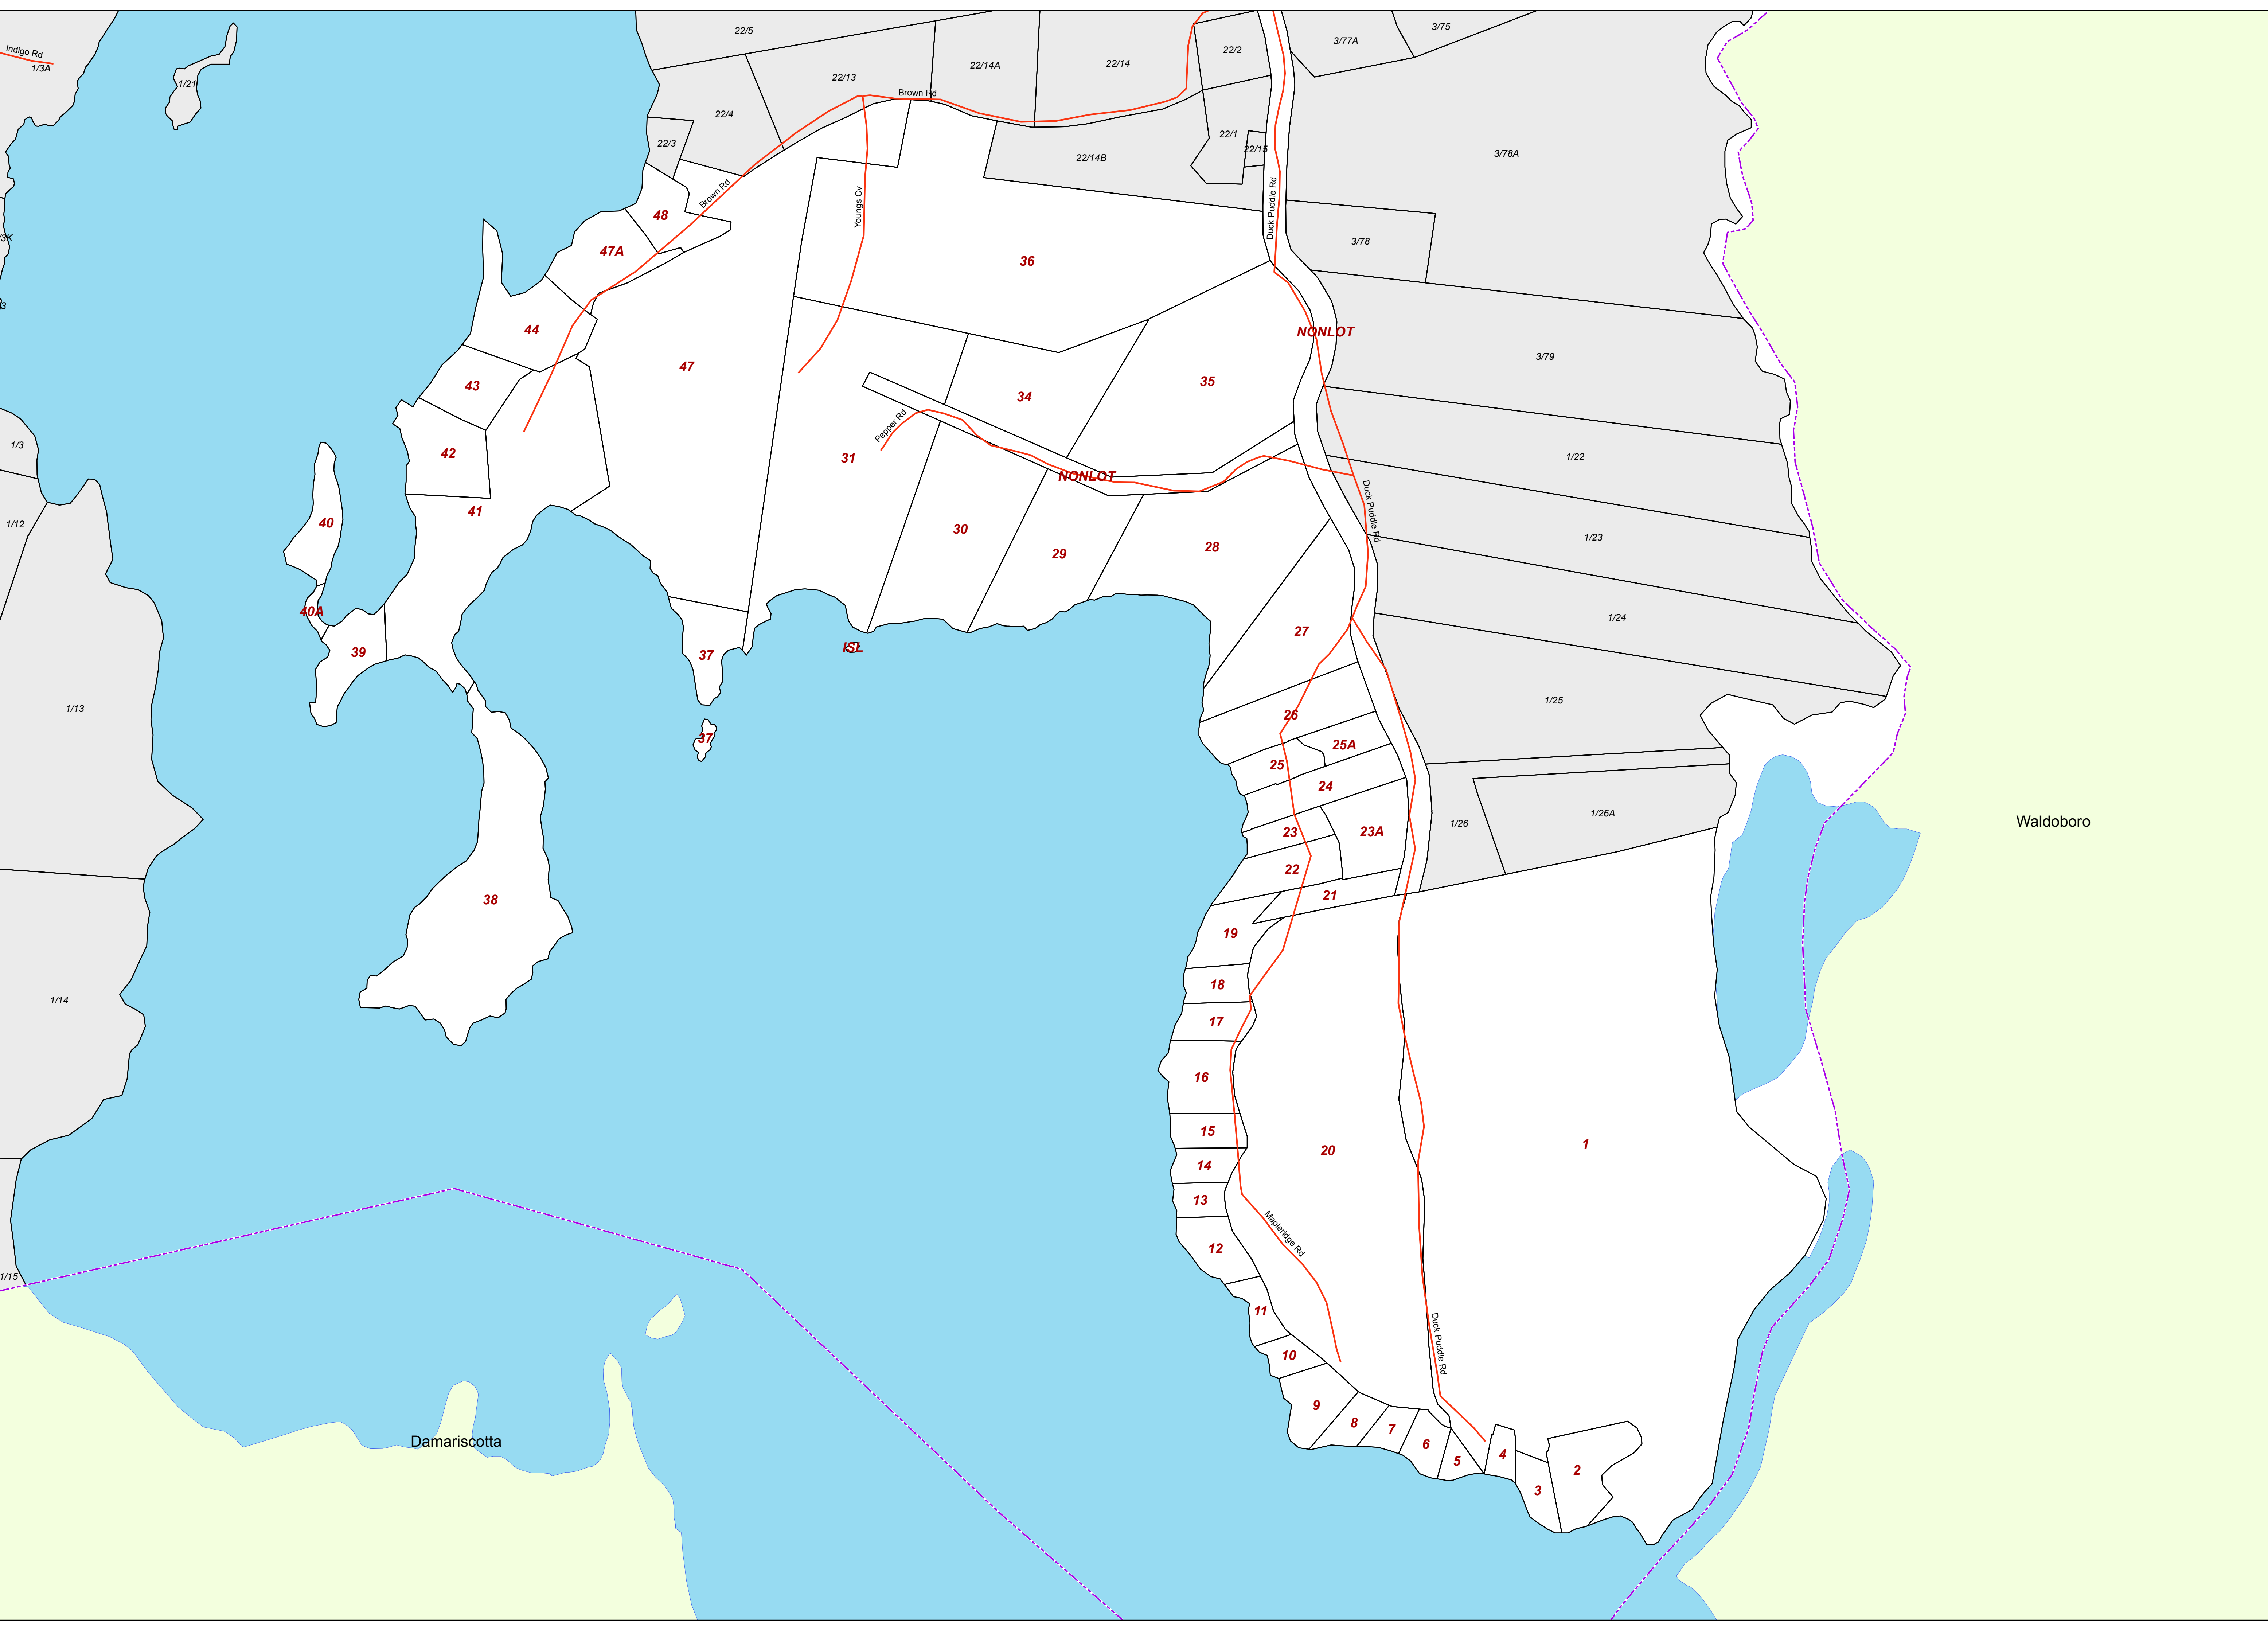

TOWN OF
NOBLEBORO
LINCOLN CO.
MAINE

LEGEND

- Lot Hook
- Private Right of Way
- Sub-lot Line
- Transmission Line ROW
- River, Stream or Pond
- Railroad
- Road
- Town Line
- Building
- Parcel

For Assessment Purposes. Not to be used for conveyances.

Waldoboro

Damariscotta